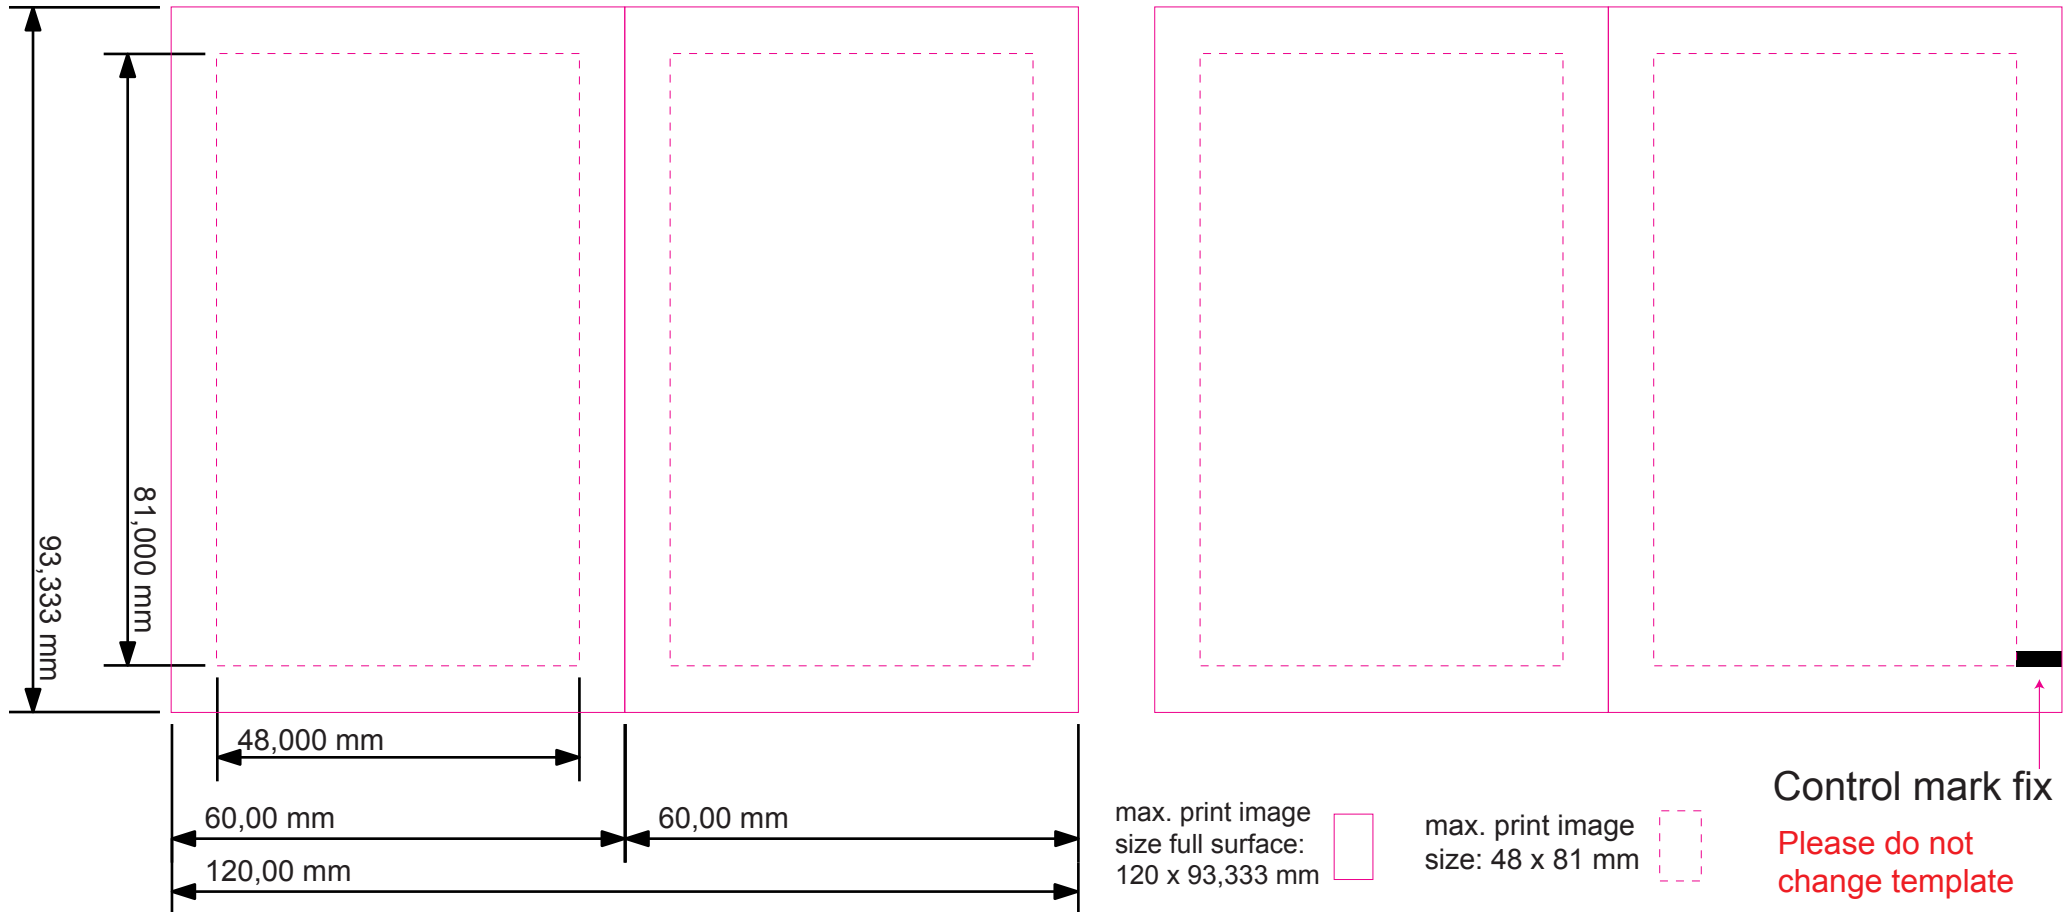

# Duo Template: 120 x 93,333 mm

front side

back side

With full surface print please layout a bleed margin of 3 mm