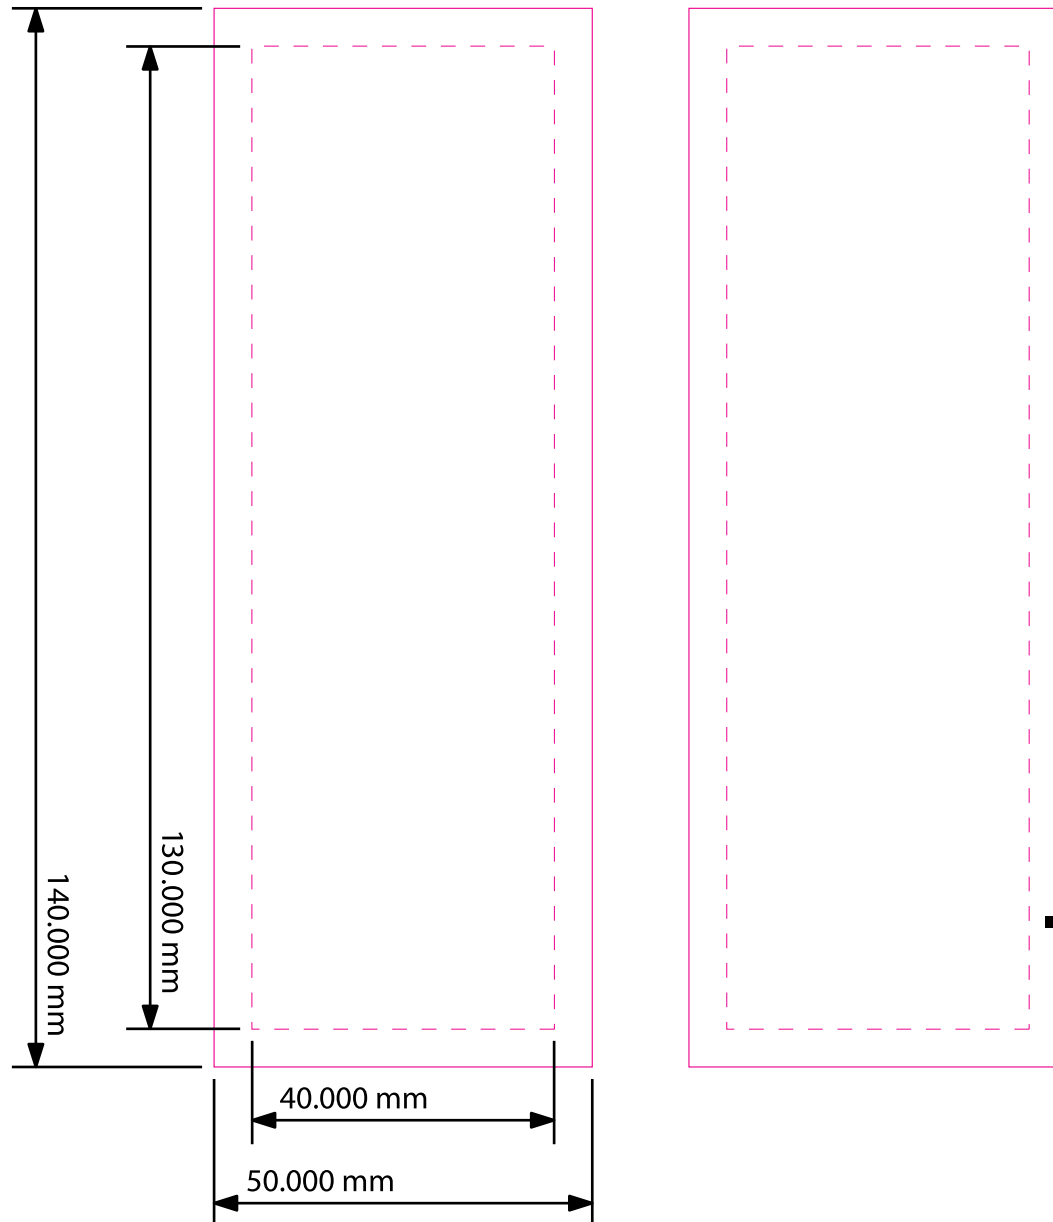

Template: 50 x 140 mm

front side

back side

max. print image size:
40 x 130 mm

max. print image size full surface:
50 x 140 mm

With full surface print
please layout a bleed
margin of 3mm

Control mark fix

Please do not
change template