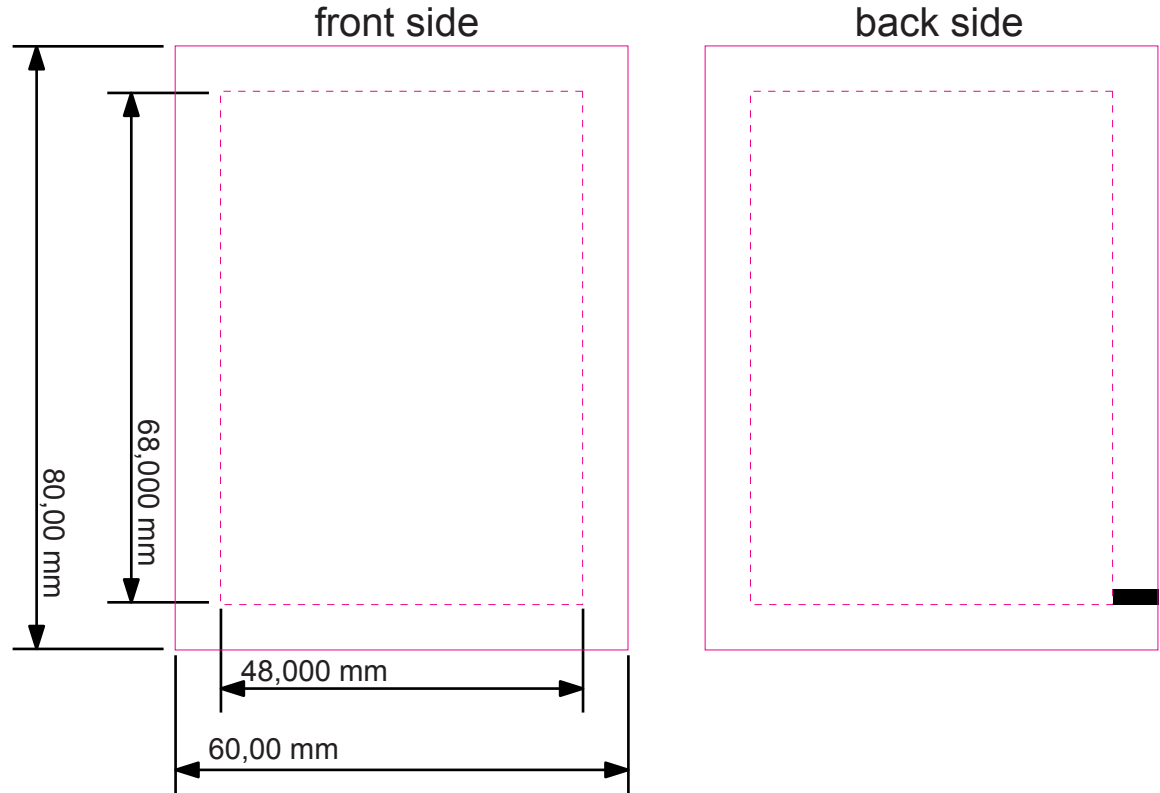

# Template: 60 x 80 mm

max. print image size: 48 x 68 mm

max. print image size full surface: 60 x 80 mm

With full surface print please layout a bleed margin of 3 mm

Control mark fix  
Please do not change template