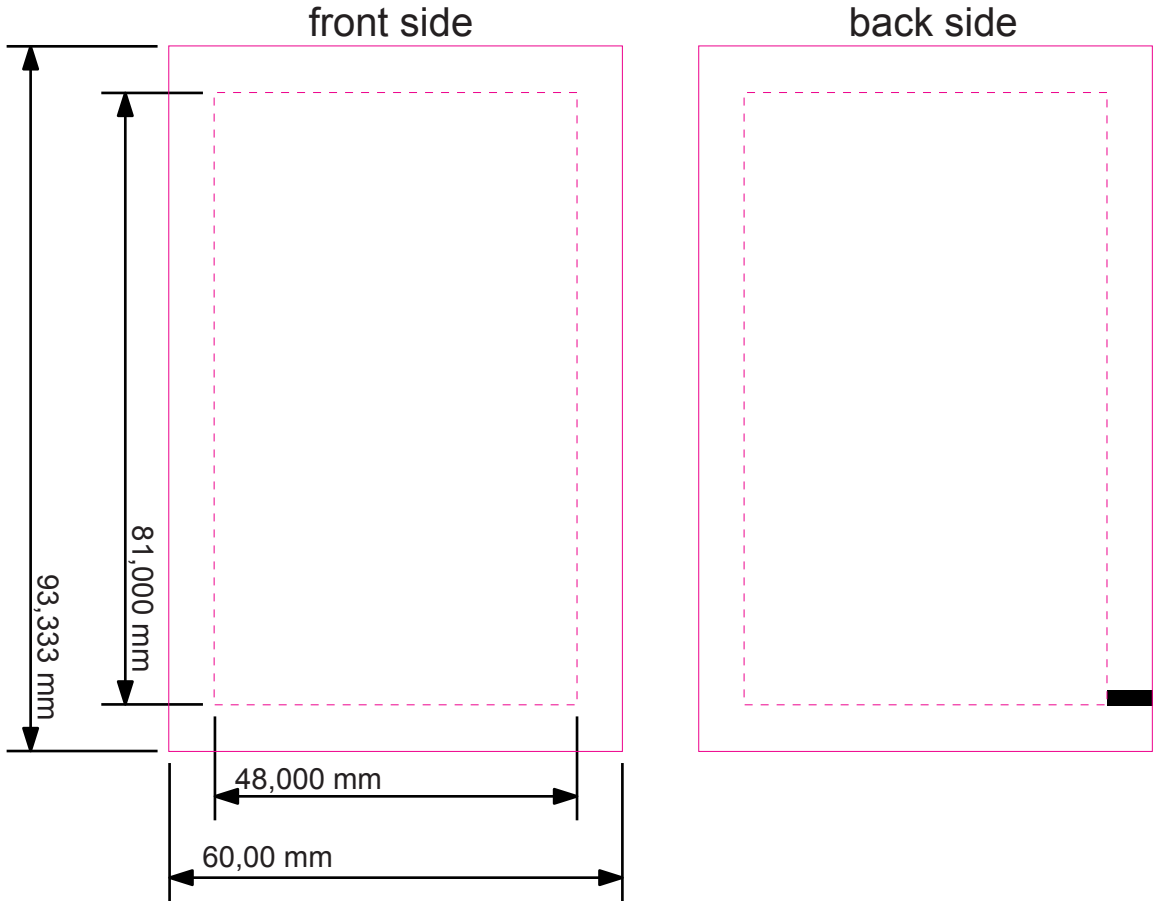

Template: 60 x 93,333 mm

max. print image size: 48 x 81 mm

max. print image size full surface: 60 x 93,333 mm

With full surface print please layout a bleed margin of 3 mm

Control mark
fix
Please do not change
template