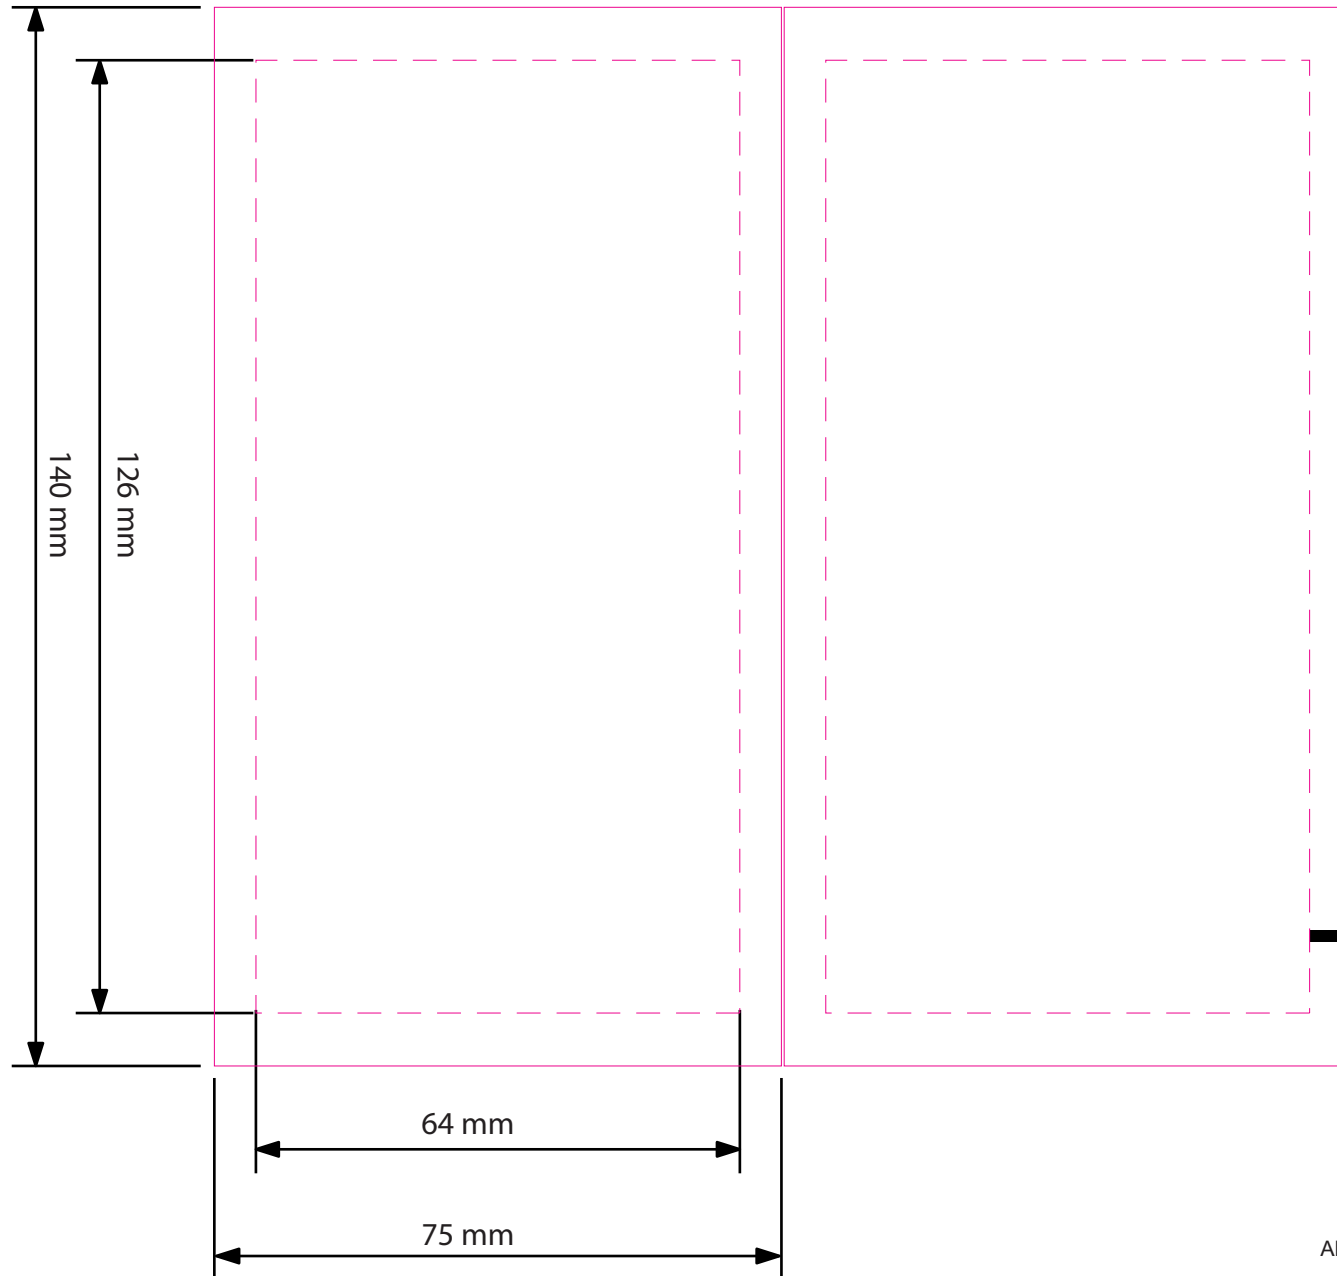

Template: 75 x 140 mm

Vorderseite

Rückseite

max. print image size:
54 x 126 mm

max. print image size full surface:
75 x 140 mm

With full surface print
please layout a bleed
margin of 3mm

Control mark fix
Please do not
change template