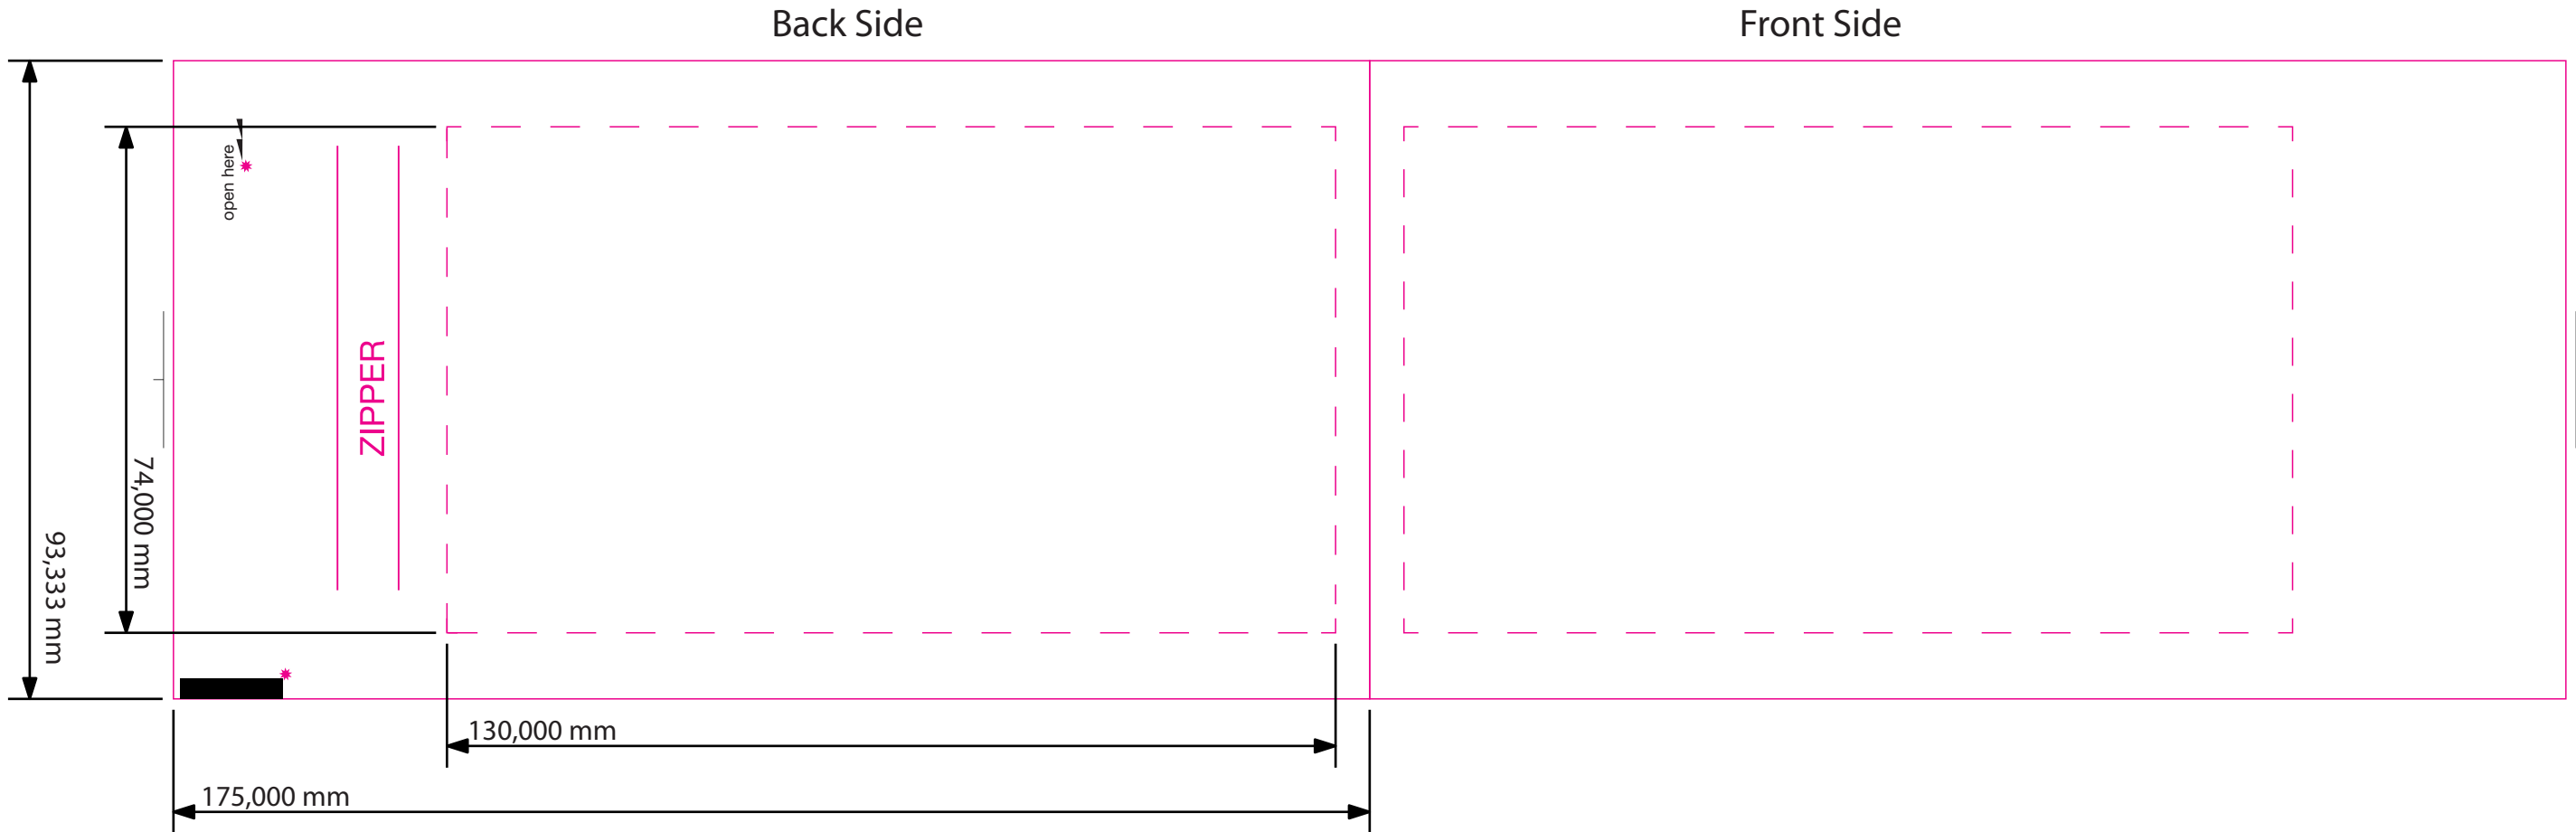

# Template: Oshibori 175 x 93,333 mm

\* Control mark / open sign  
fix

Please do not  
change template

max. print image  
size:  
130 x 74 mm

max. print image  
size full surface:  
175 x 93,333 mm

With full surface print  
please layout a bleed  
margin of 3mm